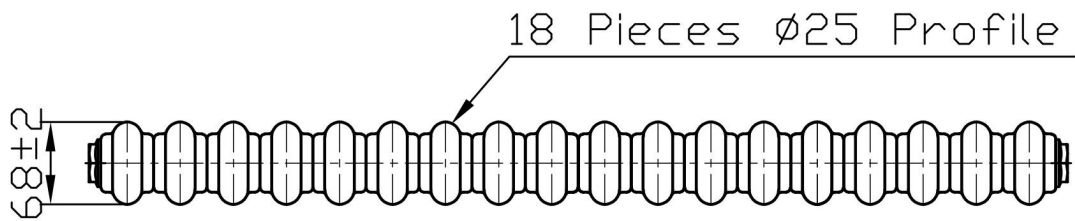

Imperia 2 Column Horizontal 600 x 830mm. Painted

Technical Drawing

Unit: mm

Eastbrook 

Eastbrook Road, Gloucester GL4 3DB
 Technical Helpline : 01452 317890
 Mon - Fri / 8am - 5pm
 Email : technical@eastbrookco.com