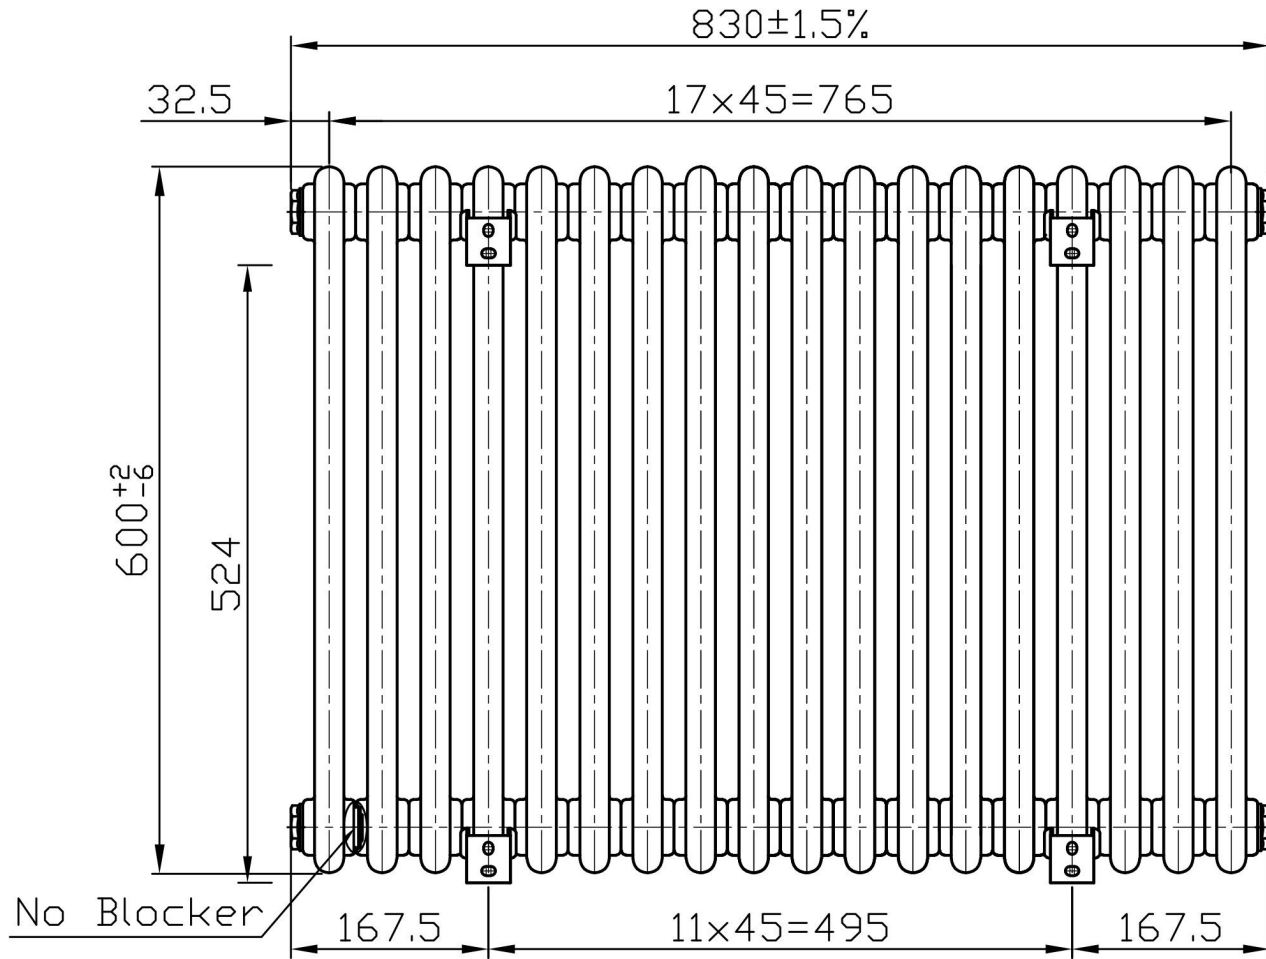

Imperia 2 Column Horizontal 600 x 830mm. Painted

Technical Drawing

Unit: mm

Eastbrook 

Eastbrook Road, Gloucester GL4 3DB
 Technical Helpline : 01452 317890
 Mon - Fri / 8am - 5pm
 Email : technical@eastbrookco.com