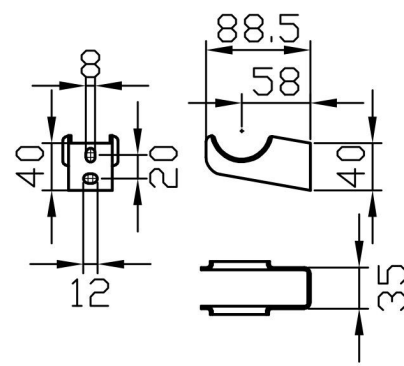

Imperia 2 Column Horizontal 600 x 830mm. Painted

Technical Drawing

Unit: mm

Eastbrook 

Eastbrook Road, Gloucester GL4 3DB
 Technical Helpline : 01452 317890
 Mon - Fri / 8am - 5pm
 Email : technical@eastbrookco.com