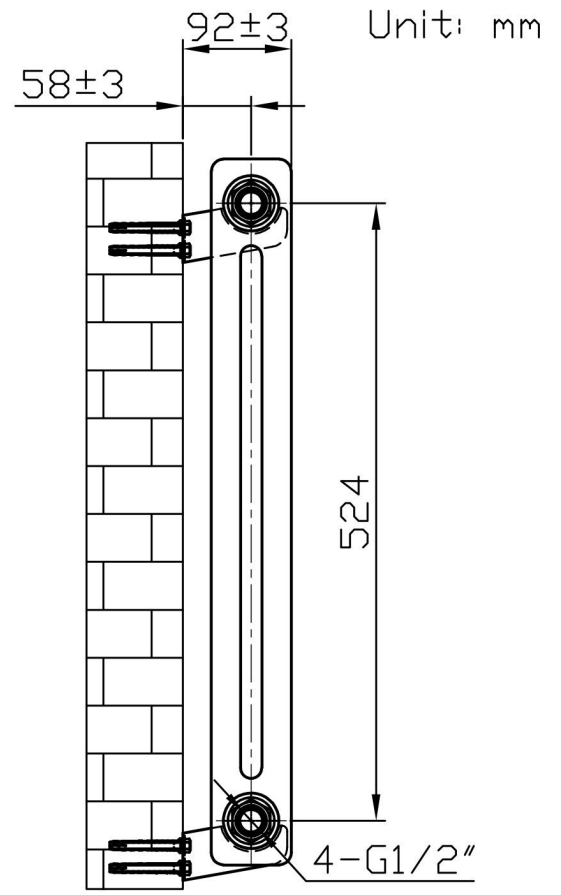

Imperia 2 Column Horizontal 600 x 830mm. Painted

Technical Drawing

Unit: mm

Eastbrook 

Eastbrook Road, Gloucester GL4 3DB
 Technical Helpline : 01452 317890
 Mon - Fri / 8am - 5pm
 Email : technical@eastbrookco.com